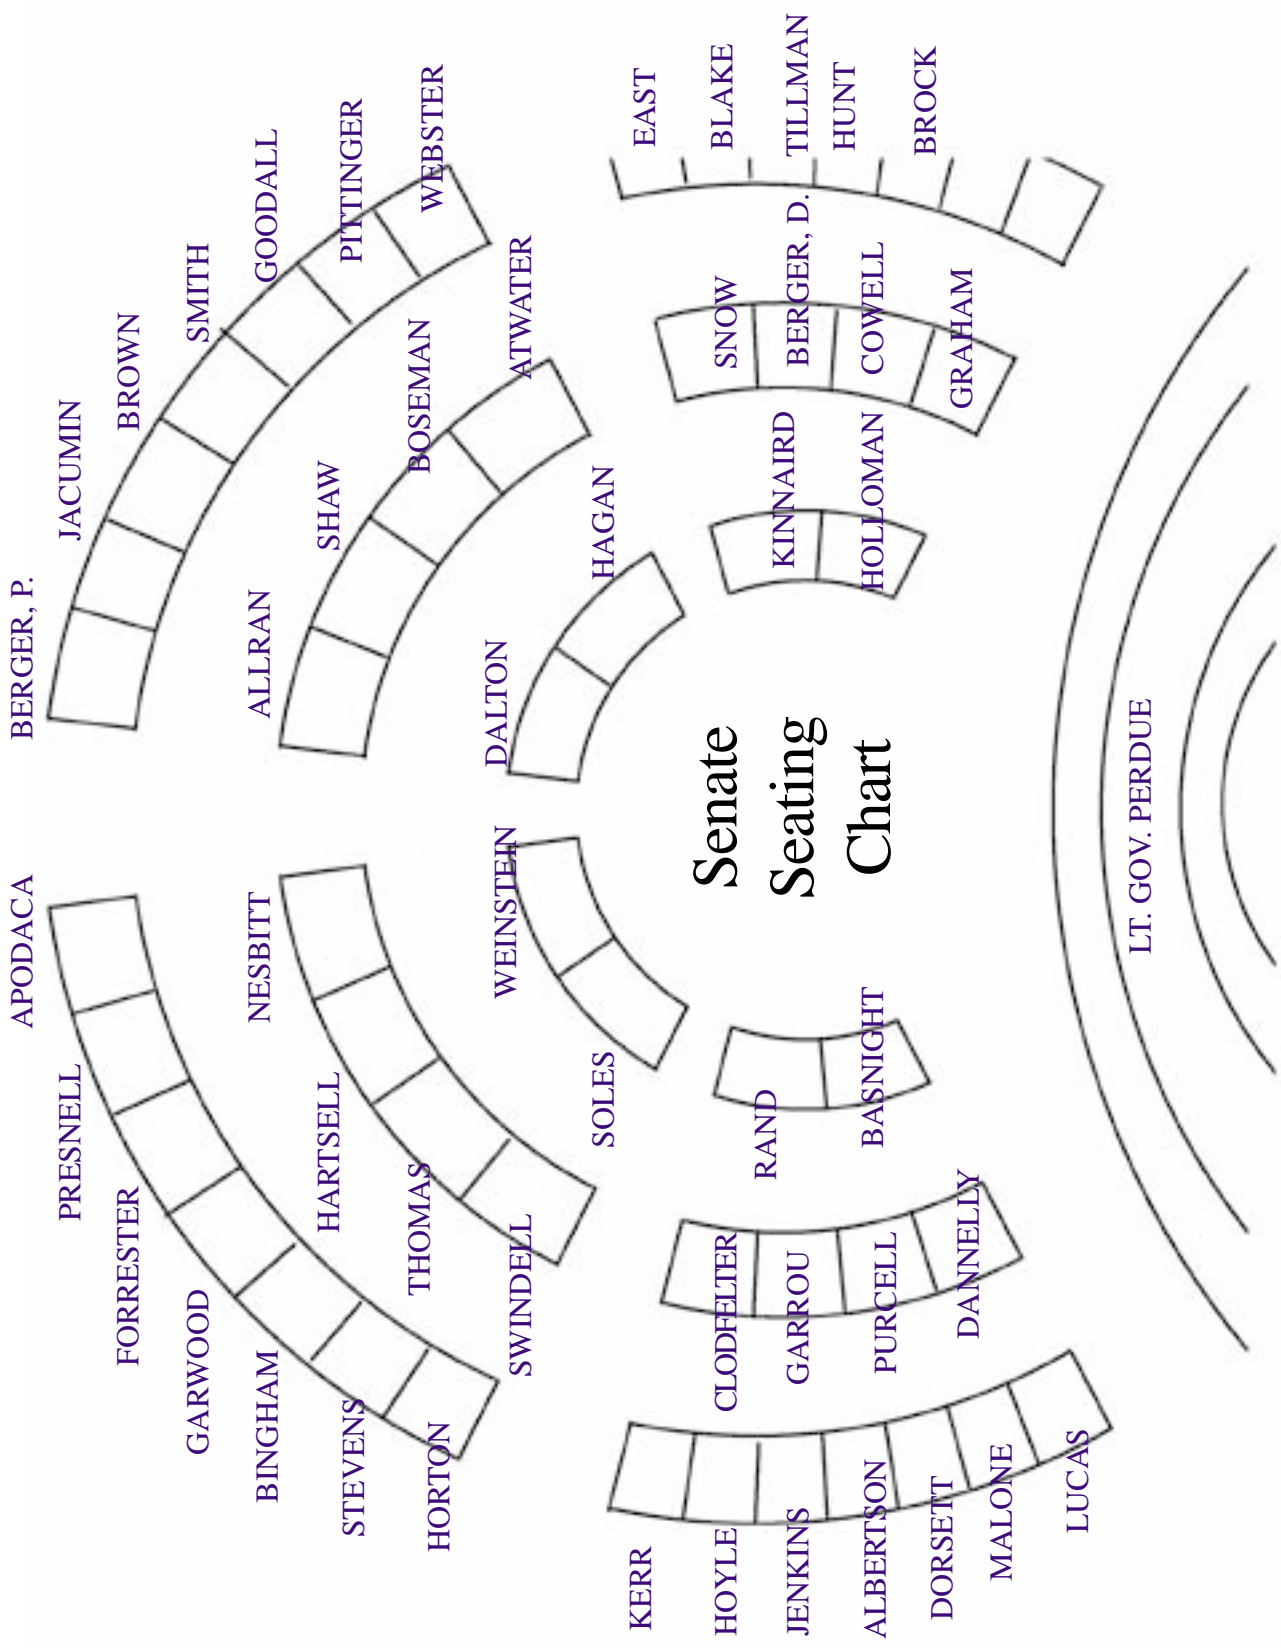

Senate Seating Chart

APODACA

PRESNELL

FORRESTER

GARWOOD

BINGHAM

STEVENS

HORTON